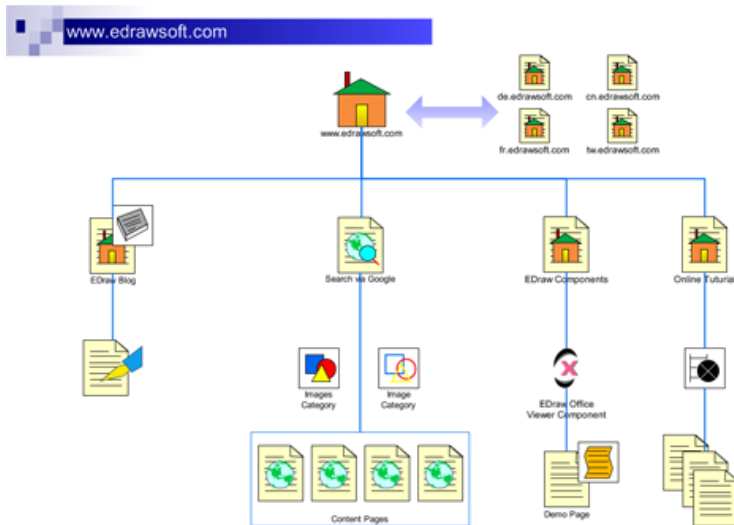

Examples of Web Diagrams in EDraw

Web Site Map