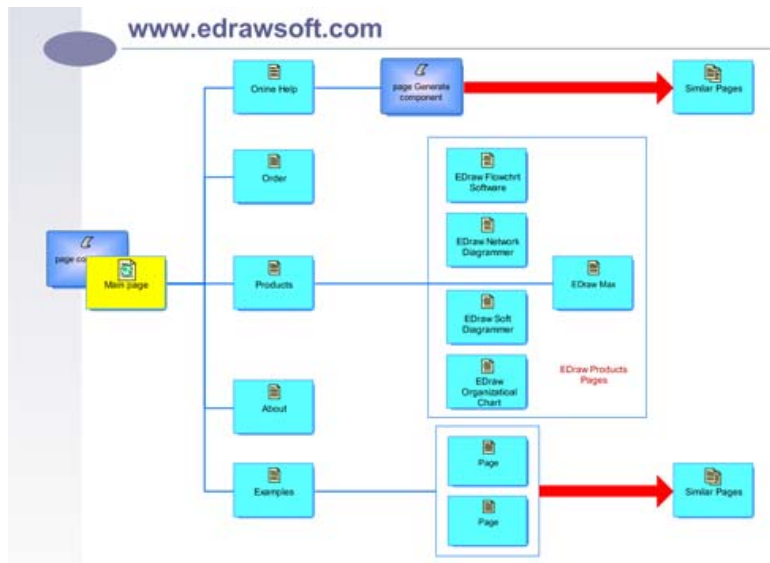

Web Site Map Shapes

Use these shapes to represent specific content, such as ActiveX controls, files, multimedia, and images.

Create

- Flowchart
- Business Diagram
- Network Diagram
- Organizational Chart
- Mind Mapping
- Home Floor & Office Layout
- UML Diagram
- Directional Map
- Workflow Diagram
- Database & ERD
- Graphic & Charts
- Software Diagram
- Web Diagram
- Fashion Design
- Clip art

Learn More

- Flowchart Solutions
- Flowchart examples
- Flowchart templates
- How to understand flowchart
- How to draw flowchart
- How to design flowchart
- Visio-like software
- Flowchart tutorials
- Flowchart symbols
- Flowchart software review
- Flow Diagram Software
- Flowchart component
- Organizational Chart Tutorial
- Organizational Chart Examples
- Organizational Chart Templates
- Network Diagram Tutorials
- Network Diagram Examples
- Network Symbols
- Office Viewer Component
- Become our partners

Examples of Web Diagrams in EDraw

Web Site Map

Conceptual Website

User Reviews

I really do appreciate finding such a well-thought-out web site design software with so many choices and ways to do things. There are a lot of software out there but after trying several, I'm convinced that this one has the most to offer for a good price - some of the heavy CAD programs are too much for the likes of me, people who don't need that much power nor extent to create some of the in-depth plans and drawings. This one appears as though it will give me all that I need & want. Thanks again!